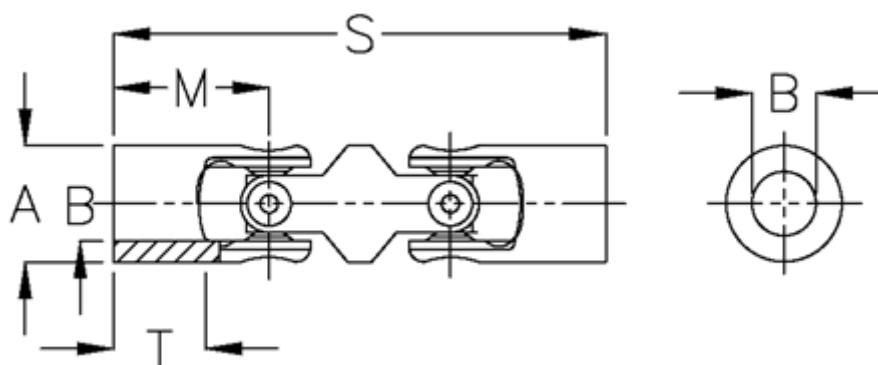

# Data Sheet

Article number: 07620300

Description: Double cross joint w/needle bearing  
0.620.300

## Measures

A	= 20
B H7	= 12
M	= 31
MD max N m	= 15
s	= 88
T	= 18